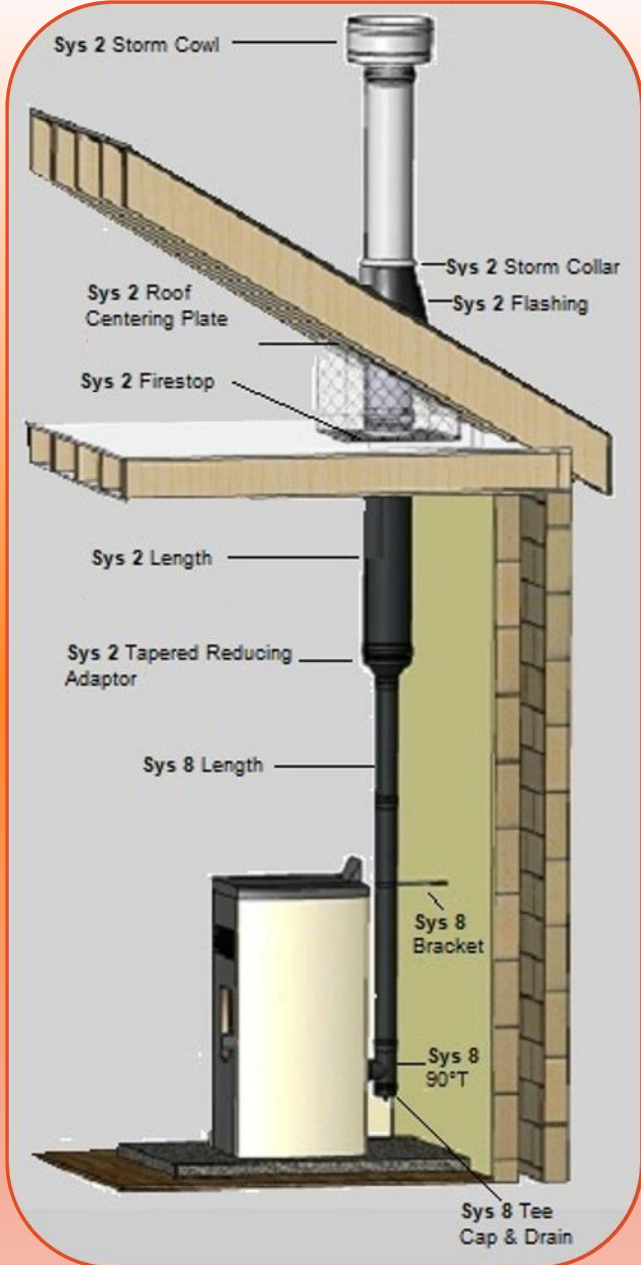

Pellet Stove Installations from Mi-Flues

System 8 Connecting Flue Pipe for Pellet Stoves
System 2 Twin Wall Insulated Chimney System – Stainless/Black finish

System 2 Twin Wall Insulated Connecting Flue Pipe with System 2 Twin Wall Insulated Chimney System - **Also available in BLACK**

Sys 2 Roof Centering Plate

System 2 Firestop with Cover Plate

System 2 Tapered Adaptor

System 8 90° T Female/Female

System 2 Storm Cowl

System 2 Wall Bracket

System 2 Length Black

Sys 2 Start Off Adaptor