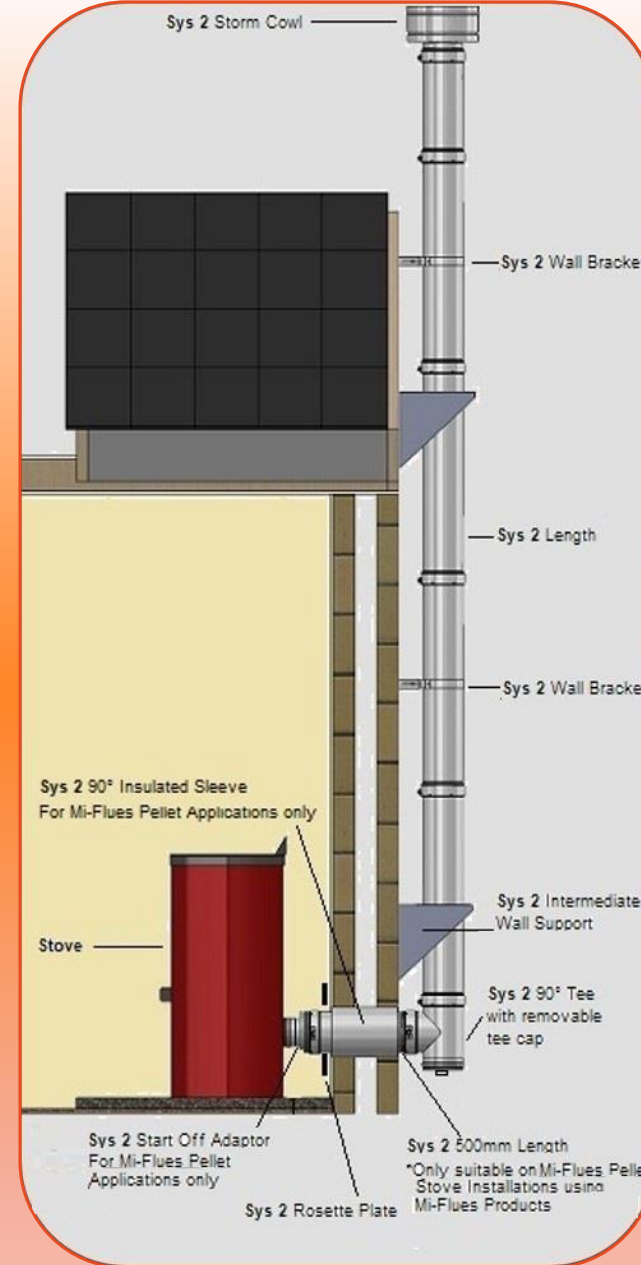

Pellet Stove Installations from Mi-Flues

System 8 Connecting Flue Pipe for Pellet Stoves
System 2 Twin Wall Insulated Chimney System – Stainless/Black finish

System 2 Twin Wall Insulated Connecting Flue Pipe with System 2 Twin Wall Insulated Chimney System - **Also available in BLACK**

Sys 2 Roof Centering Plate

System 2 Firestop with Cover Plate

System 2 Tapered Adaptor

System 8 90° T Female/Female

System 2 Storm Cowl

System 2 Wall Bracket

System 2 Length Black

Sys 2 Start Off Adaptor